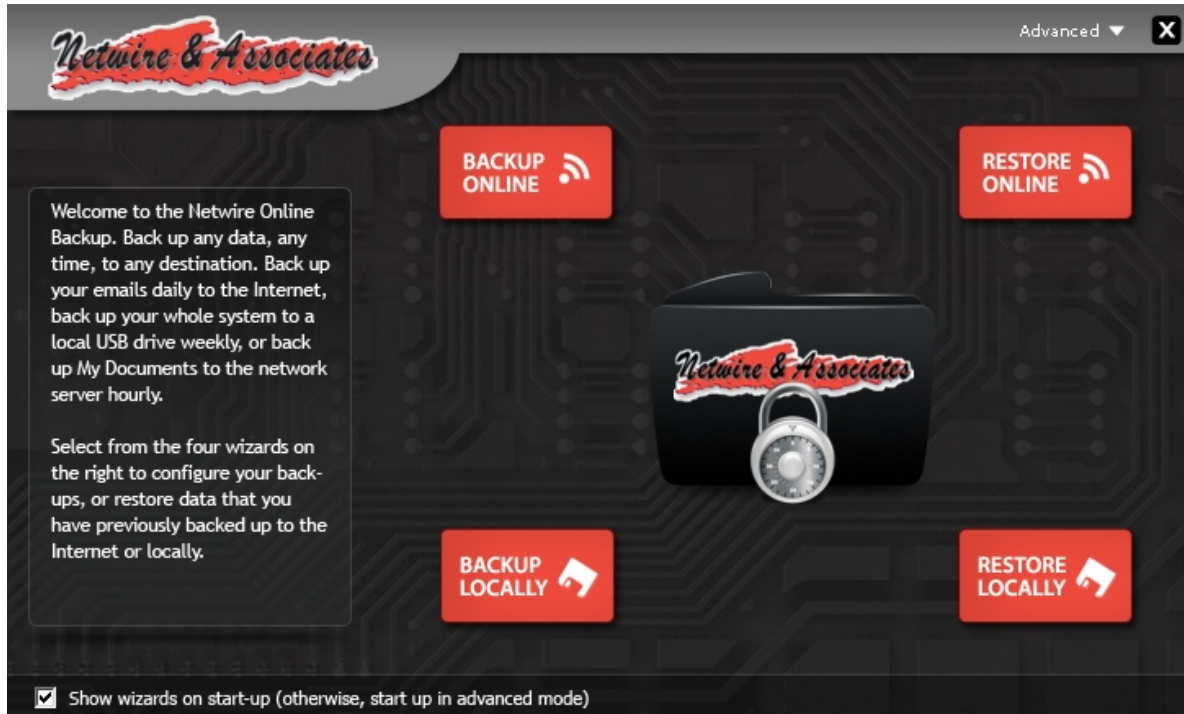

Netwire Online Backup

Backup any data, anytime, anywhere.

Netwire Online Backup™ with LiveProtect. Backup any data, any time, to any destination

Netwire gives you the flexibility and power to create a backup that will meet your need. Backup your MS Outlook daily to 6 global datacenters. Backup your entire computer to a USB drive nightly or backup My Documents to your iPod each hour or engage LiveProtect™ to have Netwire watch your files and provide continuous real-time data protection. You save it we back it up offsite invisibly and automatically, keeping an unlimited version history that lets you roll-back to any point in time.

Netwire provides Big-Business IT best-practice for the little guy true multi-destination, multi-schedule backup that can be adapted to meet your needs but at consumer price. Netwire is software as a service billed at a low monthly subscription. A basic annual subscription costs less than most stand-alone backup software packages let alone a tape-drive or an external hard-drive.

Local Backup

Online backup is invaluable but simply cannot protect your entire computer. Using Netwire local backup system, you can backup your entire computer, open/locked files and operating system files to any local medium, whether it is an external USB drive, a local network location, a USB stick or an iPod.